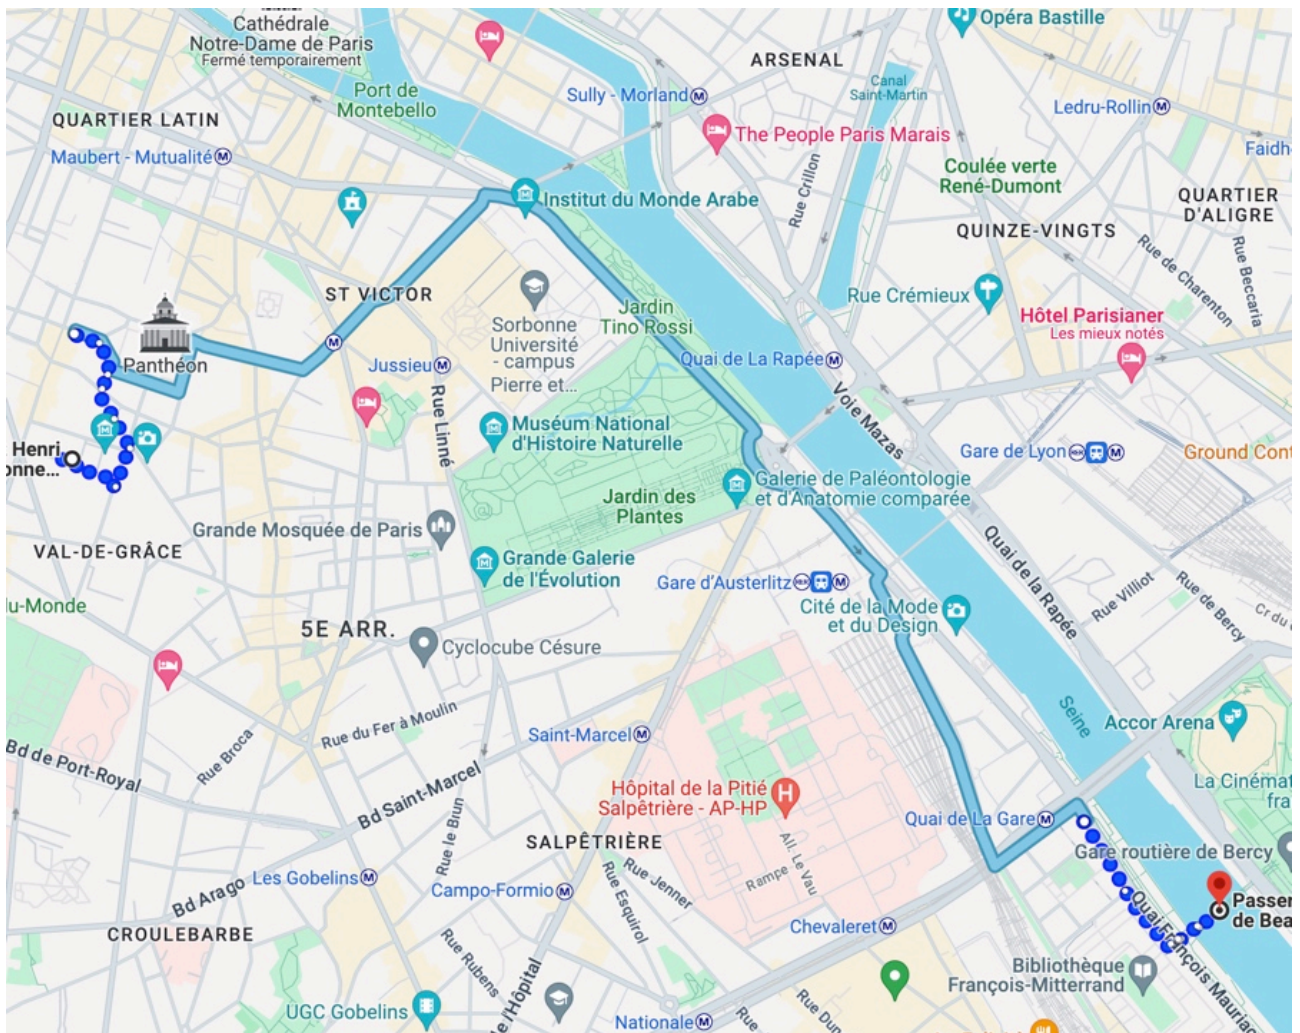

Conference Mean field interactions with singular kernels and their approximations

Social Dinner: Tuesday 19 Dec 2023, 7.45pm

Péniche L'Évènement

Address: port de Bercy 75012, near « passerelle Simone de Beauvoir »

Map

By bus

Bus 89 (starts from Pantheon, stops at Quai de la Gare)

<https://maps.app.goo.gl/VEfRrC4NjYGSEqEs7>

By metro

Lines 7 and 6 (starts from Place Monge, stops at Quai de la Gare)

<https://maps.app.goo.gl/AEPxaqnPA4DeuQ2J7>